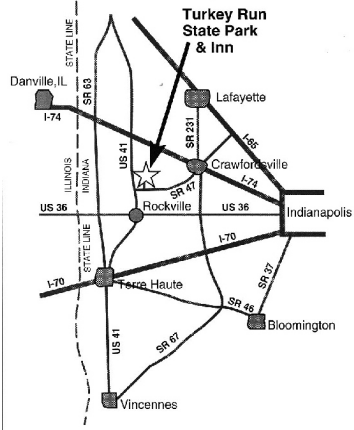

Turkey Run State Park Inn

Phone Reservations - Room reservations can be made by calling:

(765) 597-2211 or 1-877-500-6151 (toll free)

**** Use group code 1106IN for IBA reservations**

All rooms are \$77 tax included only for the IBA until all rooms in the IBA block are reserved.

LOCATION MAP Turkey Run Inn Marshall, Indiana

Sugar Creek Beekeepers announce special tour and a tea for the fall meeting

A special tour is being set up by the ladies of the Sugar Creek Beekeepers Club for spouses of beekeepers not interested in attending the break-out sessions during the fall meeting. The tour will travel to three Amish businesses in Parke County. Stops will be at an Amish furniture store with antiques and such, then a stop at Swareys variety store where notions of all sorts can be had and then finally a stop at the Peachy's bulk food store. Peachy's is known for their fine quality cheeses and baking goods and low prices, so you might want

to bring your coolers. These business are part of the stock and trade of the Parke County Amish community and are a delightful change of pace from what we are use to. We feel you will have a great time at these establishments.